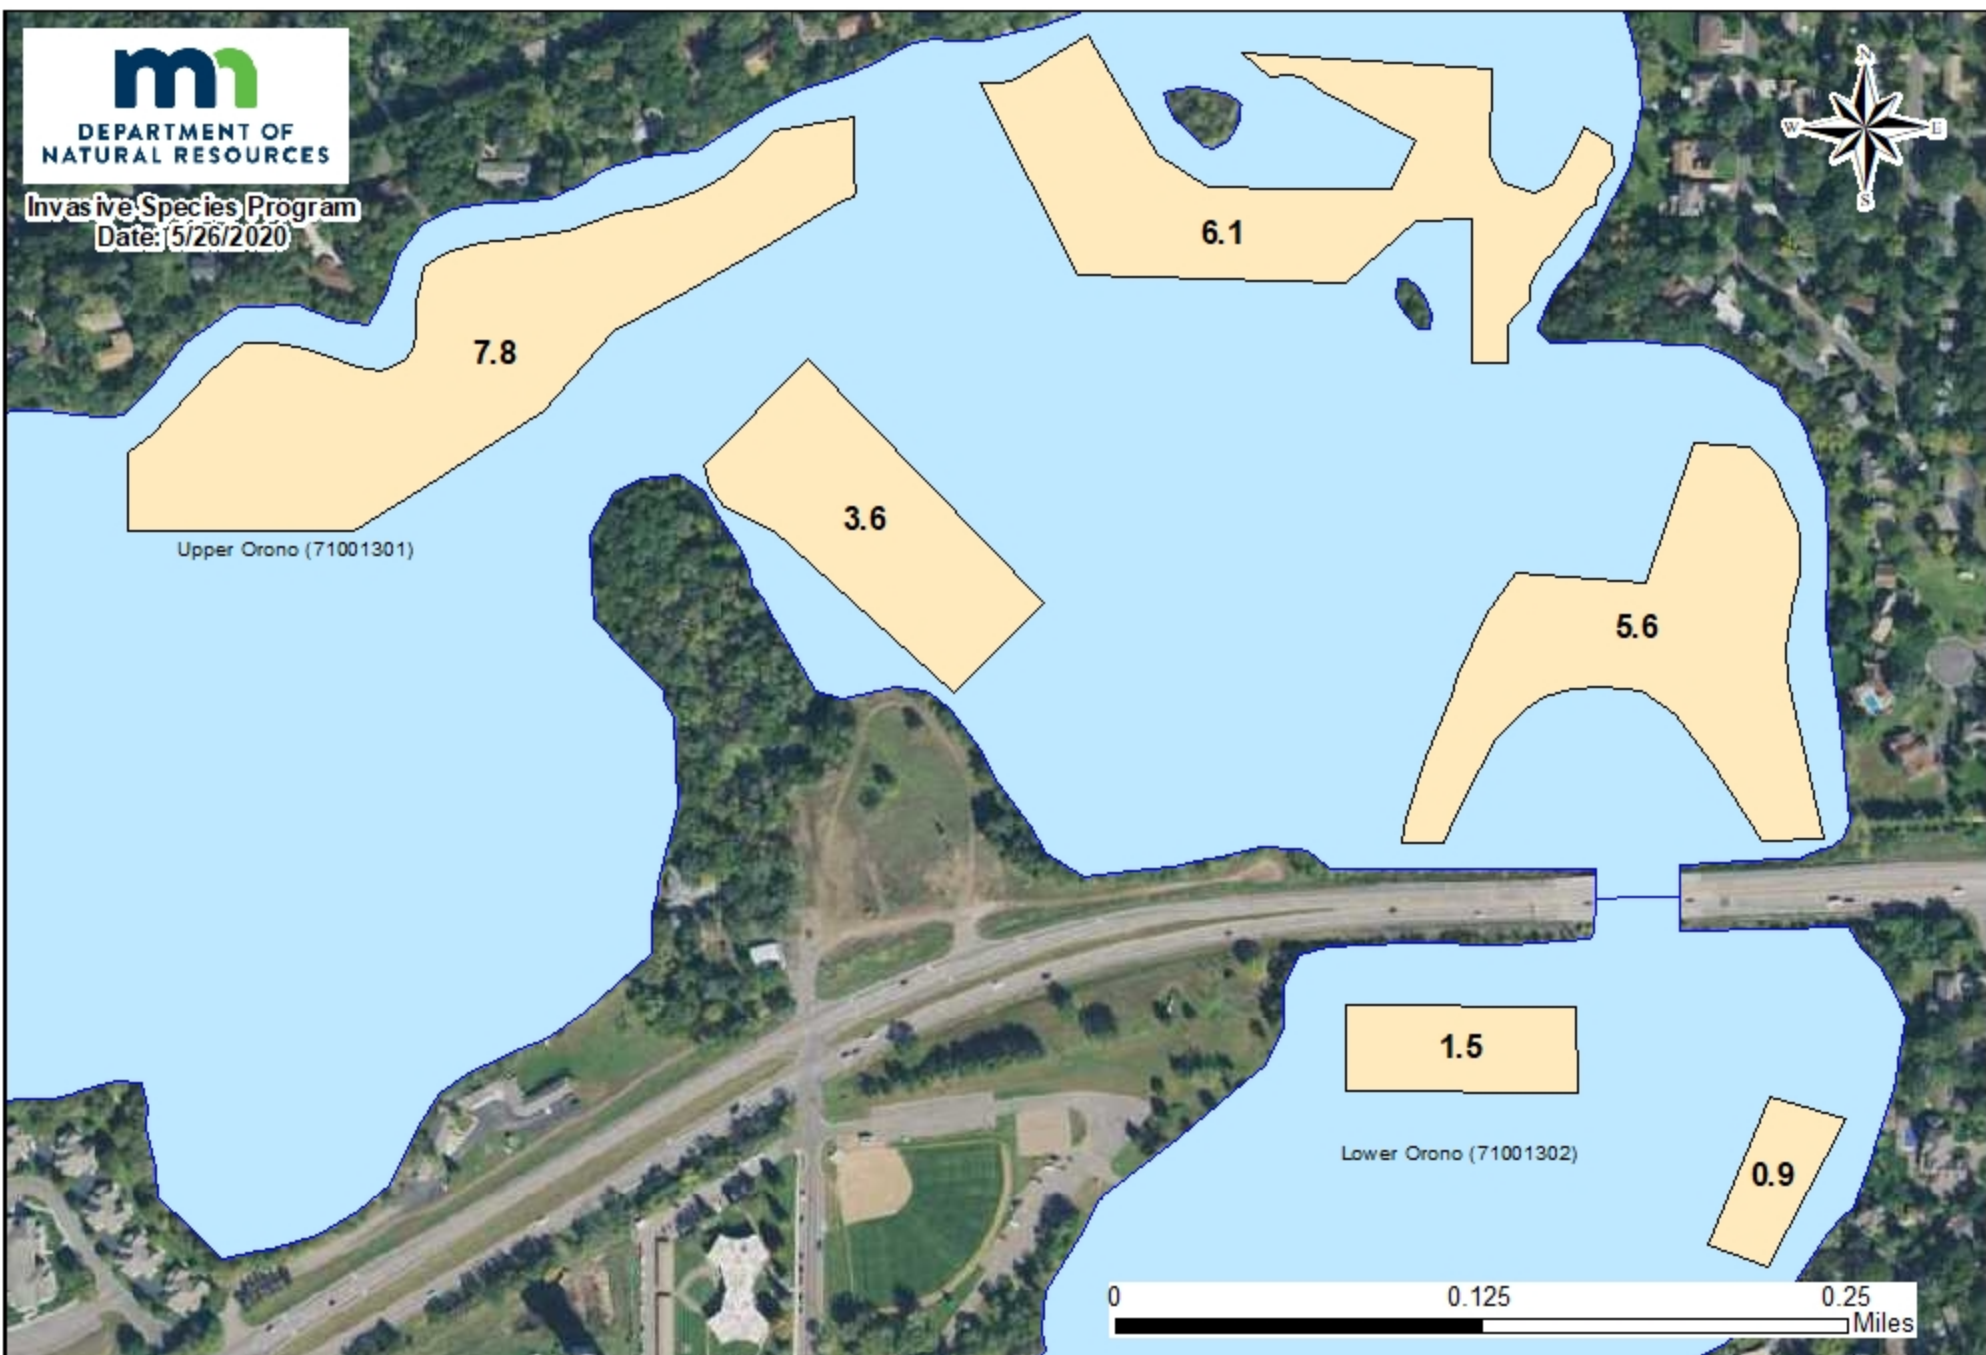

Invasive Species Program
Date: 5/26/2020

Lake Orono, Sherburne Co. (DOW#71001300)
Approved 2020 Curly-leaf pondweed (25.5 acres)